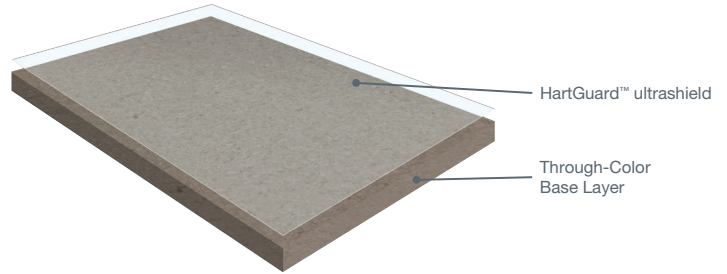

Mixed and Variegated 2.0 mm Homogeneous Vinyl Sheet Flooring

Product Information

Construction: Homogeneous Vinyl Sheet

Roll Size: 2.0 m (78.74") W x 20.9 m (68.57') L

Overall Thickness: 2.0 mm (0.080")

Finish: HartGuard™ ultrashield

Installation: Glue-down application

Maintenance: No waxing, buffing, sealers or finishes required.
Floor should be swept regularly to remove excess dirt and grit.

Testing

ASTM F1913			
Attribute	Test Protocol	Requirement	Performance
Thickness	ASTM F386	Average 0.082" (2.08 mm)	Passed
Wear Layer Thickness	ASTM F410	0.020" (0.5 mm) minimum for Commercial Use	Passed
Residual Indentation	ASTM F1914	≤ 0.012" (0.31 mm)	Passed
Chemical Resistance	ASTM F925	No more than slight change in surface dulling, attack or staining	Passed
Resistance to Heat	ASTM F1514	ΔE < 8 avg., max	Passed
Resistance to Light	ASTM F1515	ΔE < 8 avg., max	Passed
Static Load Resistance @ 250	ASTM F970	≤ 0.005"	Passed
Fire Test Data – Flame Spread	ASTM E648	0.45 W/cm² or more Class 1	Passed
Fire Test Data – Smoke Evolution	ASTM E662	450 or less	Passed
ADA Standards for Accessible Design	Chapter 3, Section 302.1	Floor surfaces shall be stable, firm and slip resistant	Passed
Static Coefficient of Friction**	ASTM D2047/UL 410	≥ 0.5	Passed

Sustainability

WELL v1 Feature		Contribution
Air	Feature 04 - VOC Reduction	Tested and third party certified by FloorScore as complying with CDPH v1.2
	Feature 97 - Material Transparency	Readily available Health Product Declaration (HPD) to 1000 ppm
Well Being	Feature 88 (Part 2) Biophilia I - Qualitative	Products available that incorporate nature patterns
	Feature 99 - Beauty and Design II	Patterns and colors to aid in wayfinding and spatial familiarity (Part 3)

Limited Warranty

10-Year Commercial Warranty when installed in strict accordance with the detailed instructions.

Scan to learn more