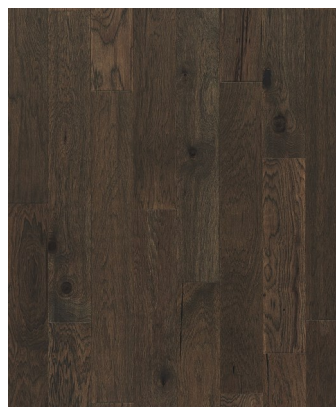

Powder

PRODUCT SPECIFICATIONS

Construction	Engineered
Species	Hickory, ABCDEF grade
Dimensions	6 1/2" x RL 15" -48"
Thickness	3/8"
Surface Treatment	Wire brushed
Finish	Hand stained, urethane with aluminum oxide
Gloss Level	Low gloss ≤ 10
Wear layer	1 mm rotary
Edge Details	Micro beveled
Packaging	25.57 sf/ctn
Installation Method	Glue down, staple down or float
Installation Grade	On, above, below
Warranties	50 Yr. Residential, 5 Yr. Commercial

SPECIES
Hickory

TEXTURE
Wire Brushed

CONSTRUCTION
Engineered

INSTALLATION
On, Above,
Below Grade

WARRANTY
50 Year

About the Collection

The wide planks of the Windsor Park Collection showcase the natural character and beauty of this hickory hardwood. With its wire brushed texture, low gloss finish, and beautiful hand-stained colors, Windsor Park offers options for traditional, transitional, and modern home design.

Scan to learn more

Thistle
WPTH216T

Graystone
WPGS209T

Powder
WPPO223T

Wheat
WPWH179T

Chestnut
WPCT193T

Smokey Ash
WPSA186T

TRIM
MOLDING
AVAILABLE