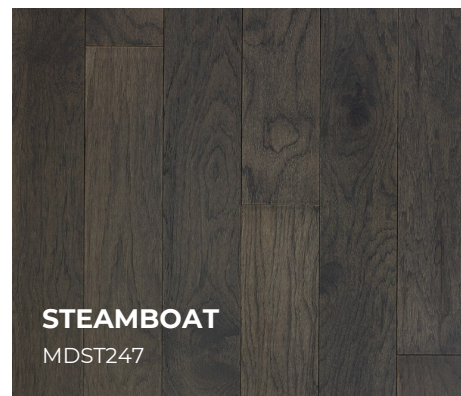

Scan to learn more

Watermill

MADISON COLLECTION

Engineered Hickory

50 Year Warranty

Lacey Act Compliant CARB Certified

On, Above, Below

Glue, Nail, Staple, Float

ABOUT THE MADISON COLLECTION

Palmetto Road's Monet Collection features Palmetto Road's Madison Collection features beautiful wire brushed hickory hardwood with 5" wide and random length planks for an artistic design. The ultra low gloss finish protects and enhances the natural beauty of the hardwood.

SPECIFICATIONS

Construction	Engineered	Finish	Hand stained, urethane with aluminum oxide
Species	Hickory	Gloss Level	Low gloss
Dimensions	5" x 15"-48" RL	Packaging	33.36 sf/ctn
Thickness	3/8"	Installation	Glue, nail, staple, float
Wear Layer	1.2 mm	Grade	On, above, below
Surface Treatment	Wire brushed	Warranty	50 yr. residential, 5 yr. commercial