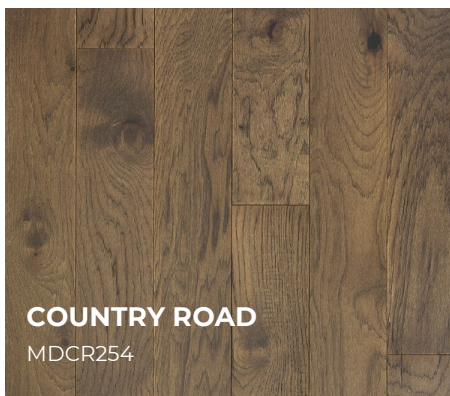

Scan to learn more

Watermill

MADISON COLLECTION

Engineered Hickory

50 Year Warranty

Lacey Act Compliant CARB Certified

On, Above, Below

Glue, Nail, Staple, Float

ABOUT THE MADISON COLLECTION

Palmetto Road's Monet Collection features Palmetto Road's Madison Collection features beautiful wire brushed hickory hardwood with 5" wide and random length planks for an artistic design. The ultra low gloss finish protects and enhances the natural beauty of the hardwood.