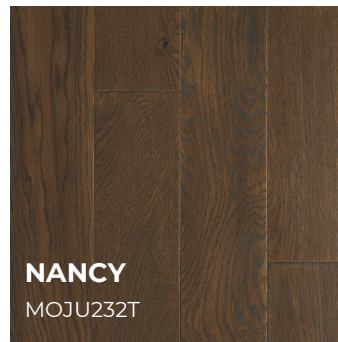

Scan to learn more

Clermont

MONET COLLECTION

Engineered French Oak

50 Year Warranty

FloorScore
EPA Certified
Lacey Act Compliant

On, Above,
Below

Glue, Nail,
Staple, Float

ABOUT THE MONET COLLECTION

Palmetto Road's Monet Collection features sliced French Oak wood with natural, long, and elegant grain patterns. Choose from a range of designer hardwood colors and, as complementary shades of fabric, walls and natural light play upon it, color variations spring forth to dazzle the eye. Monet floors feature a premium finish chosen to preserve beautiful shades, for beauty that both inspires and endures.

SPECIFICATIONS

Construction	Engineered	Finish	Urethane
Species	French Oak	Gloss Level	Low gloss
Dimensions	6.5" x RL 15" - 48"	Packaging	22.38 sf/ctn
Thickness	3/8"	Installation	Glue, nail, staple, float
Wear Layer	1.2 mm	Grade	On, above, below
Surface Treatment	Slice faced & wire brushed	Warranty	50 yr. residential, 5 yr. commercial