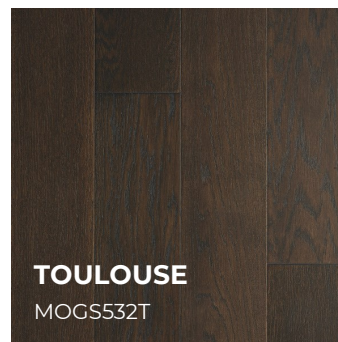

Scan to learn more

Clermont

MONET COLLECTION

Engineered French Oak

50 Year Warranty

FloorScore
EPA Certified
Lacey Act Compliant

On, Above,
Below

Glue, Nail,
Staple, Float

ABOUT THE MONET COLLECTION

Palmetto Road's Monet Collection features sliced French Oak wood with natural, long, and elegant grain patterns. Choose from a range of designer hardwood colors and, as complementary shades of fabric, walls and natural light play upon it, color variations spring forth to dazzle the eye. Monet floors feature a premium finish chosen to preserve beautiful shades, for beauty that both inspires and endures.

SPECIFICATIONS

Construction	Engineered	Finish	Urethane
Species	French Oak	Gloss Level	Low gloss
Dimensions	6.5" x RL 15" - 48"	Packaging	22.38 sf/ctn
Thickness	3/8"	Installation	Glue, nail, staple, float
Wear Layer	1.2 mm	Grade	On, above, below
Surface Treatment	Slice faced & wire brushed	Warranty	50 yr. residential, 5 yr. commercial