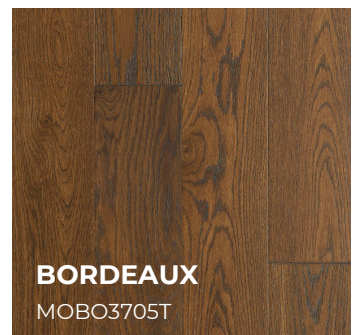

Scan to learn more

Clermont

MONET COLLECTION

Engineered French Oak

50 Year Warranty

FloorScore
EPA Certified
Lacey Act Compliant

On, Above,
Below

Glue, Nail,
Staple, Float

ABOUT THE MONET COLLECTION

Palmetto Road's Monet Collection features sliced French Oak wood with natural, long, and elegant grain patterns. Choose from a range of designer hardwood colors and, as complementary shades of fabric, walls and natural light play upon it, color variations spring forth to dazzle the eye. Monet floors feature a premium finish chosen to preserve beautiful shades, for beauty that both inspires and endures.

SPECIFICATIONS

Construction	Engineered	Finish	Urethane
Species	French Oak	Gloss Level	Low gloss
Dimensions	6.5" x RL 15" - 48"	Packaging	22.38 sf/ctn
Thickness	3/8"	Installation	Glue, nail, staple, float
Wear Layer	1.2 mm	Grade	On, above, below
Surface Treatment	Slice faced & wire brushed	Warranty	50 yr. residential, 5 yr. commercial