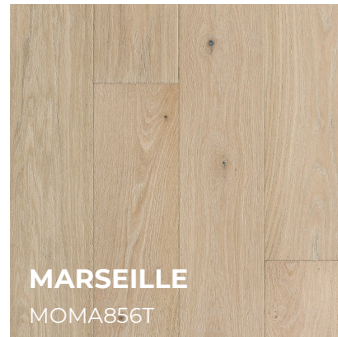

Scan to learn more

Clermont

MONET COLLECTION

Engineered French Oak

50 Year Warranty

FloorScore
EPA Certified
Lacey Act Compliant

On, Above,
Below

Glue, Nail,
Staple, Float

ABOUT THE MONET COLLECTION

Palmetto Road's Monet Collection features sliced French Oak wood with natural, long, and elegant grain patterns. Choose from a range of designer hardwood colors and, as complementary shades of fabric, walls and natural light play upon it, color variations spring forth to dazzle the eye. Monet floors feature a premium finish chosen to preserve beautiful shades, for beauty that both inspires and endures.

SPECIFICATIONS

Construction	Engineered	Finish	Urethane
Species	French Oak	Gloss Level	Low gloss
Dimensions	6.5" x RL 15" - 48"	Packaging	22.38 sf/ctn
Thickness	3/8"	Installation	Glue, nail, staple, float
Wear Layer	1.2 mm	Grade	On, above, below
Surface Treatment	Slice faced & wire brushed	Warranty	50 yr. residential, 5 yr. commercial