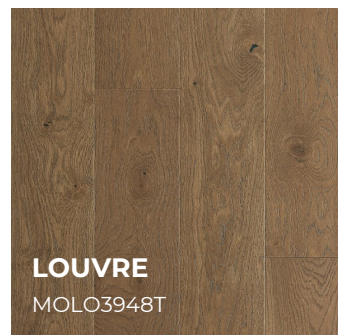

Scan to learn more

Clermont

MONET COLLECTION

Engineered French Oak

50 Year Warranty

FloorScore
EPA Certified
Lacey Act Compliant

On, Above,
Below

Glue, Nail,
Staple, Float

ABOUT THE MONET COLLECTION

Palmetto Road's Monet Collection features sliced French Oak wood with natural, long, and elegant grain patterns. Choose from a range of designer hardwood colors and, as complementary shades of fabric, walls and natural light play upon it, color variations spring forth to dazzle the eye. Monet floors feature a premium finish chosen to preserve beautiful shades, for beauty that both inspires and endures.

SPECIFICATIONS

Construction	Engineered	Finish	Urethane
Species	French Oak	Gloss Level	Low gloss
Dimensions	6.5" x RL 15" - 48"	Packaging	22.38 sf/ctn
Thickness	3/8"	Installation	Glue, nail, staple, float
Wear Layer	1.2 mm	Grade	On, above, below
Surface Treatment	Slice faced & wire brushed	Warranty	50 yr. residential, 5 yr. commercial