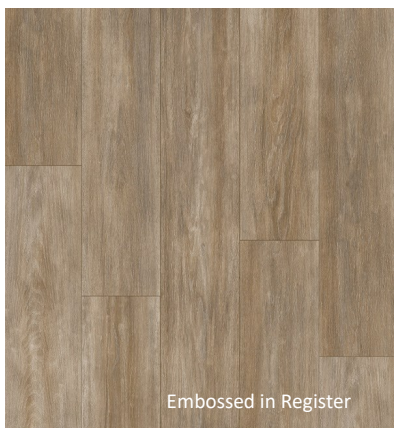

8MM Waterproof Laminate Floors

WATERPROOF

30 YEAR
RESIDENTIAL WARRANTY

FLOORSCORE
CERTIFIED

AUTHENTIC ALLOVER /
EMBOSSED IN
REGISTER TEXTURE

AMERICAN MADE

SPECIFICATIONS

Dimensions	7.48" x 50.67"
Sq. Ft. /Carton	23.69
Thickness	8mm
Surface Texture	Authentic Allover / Embossed in Register
Edge Type	Beveled Edges
Hardness	AC4
Locking System	Uniclic
Installation Method	Click-Floating
Warranties	30 Year Residential

The Haven Collection seamlessly combines durability, style, and waterproof features to create a flooring solution that withstands the demands of bustling households. Showcasing gorgeous wood looks that elegantly capture wire brushed oak, hickory, chestnut, and ash, the Haven Collection ensures long-lasting beauty for a variety of interior design styles.

NATURAL LINEN
UB0801

TRAILHEAD
UB0803

MORNING SUNSHINE
UB0804

WOOLBRIDGE
UB0802

RIVERWOOD
UB0805

TOASTED BARRELL
UB0806

TRIM MOLDINGS & UNDERLAYMENT

Roberts Black Jack (QEP70-O26), 3-in 1 moldings, Stairnose