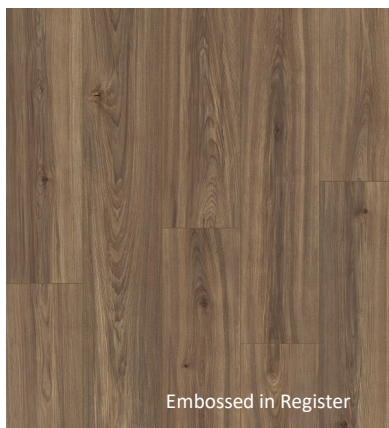

NATURAL LINEN
UB0801

TRAILHEAD
UB0803

MORNING SUNSHINE
UB0804

WOOLBRIDGE
UB0802

RIVERWOOD
UB0805

TOASTED BARRELL
UB0806

TRIM MOLDINGS & UNDERLAYMENT

Roberts Black Jack (QEP70-O26), 3-in 1 moldings, Stairnose