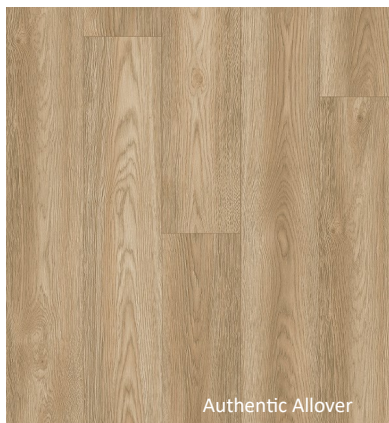

8MM Waterproof Laminate Floors

WATERPROOF

30 YEAR
RESIDENTIAL WARRANTY

FLOORSCORE
CERTIFIED

AUTHENTIC ALLOVER /
EMBOSSED IN
REGISTER TEXTURE

AMERICAN MADE

SPECIFICATIONS

Dimensions	7.48" x 50.67"
Sq. Ft. /Carton	23.69
Thickness	8mm
Surface Texture	Authentic Allover / Embossed in Register
Edge Type	Beveled Edges
Hardness	AC4
Locking System	Uniclic
Installation Method	Click-Floating
Warranties	30 Year Residential

The Haven Collection seamlessly combines durability, style, and waterproof features to create a flooring solution that withstands the demands of bustling households. Showcasing gorgeous wood looks that elegantly capture wire brushed oak, hickory, chestnut, and ash, the Haven Collection ensures long-lasting beauty for a variety of interior design styles.

NATURAL LINEN
UB0801

TRAILHEAD
UB0803

MORNING SUNSHINE
UB0804

WOOLBRIDGE
UB0802

RIVERWOOD
UB0805

TOASTED BARRELL
UB0806

TRIM MOLDINGS & UNDERLAYMENT

Roberts Black Jack (QEP70-O26), 3-in 1 moldings, Stairnose